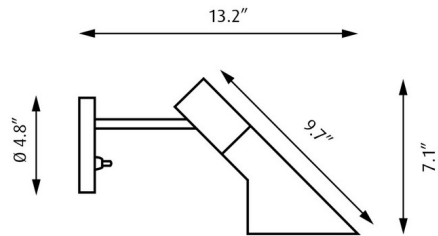

By Louis Poulsen

Description

The AJ Wall Sconce is based on two geometric shapes - a cylindrical socket and a conical shade. The lamp focuses light exactly where it is needed and is ideal as a lamp for work at your home or office or as a reading lamp. The AJ lamp's unusual lines and shade volume, and the round hole in the base, give it a highly sculptural appearance. Available with an On/Off Switch on the backplate, or no Switch.

Shown in black

Specifications

| | |
|-------------------|---|
| COLOR | N/A |
| BODY FINISH | Black |
| WATTAGE | 10W |
| DIMMER | N/A |
| DIMENSIONS | 5.7"W x 7.1"H x 13.2"D |
| BULB NOT INCLUDED | 1 x G16.5/Candelabra (E12)/10W/120V LED |