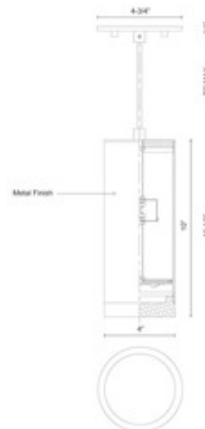

**BRAND**

Kuzco Lighting

**DESCRIPTION**

Cameo Pendant features a cylindrical shaped body with a Clear Crystal disc diffuser that creates a soft glow across you space. Available in two sizes.

<b>SHADE COLOR</b>	Crystal
<b>BODY FINISH</b>	Chrome
<b>WATTAGE</b>	7W
<b>DIMMER</b>	Low Voltage Electronic
<b>DIMENSIONS</b>	3.2"W x 7.5"H
<b>INTEGRATED LED MODULE</b>	
<b>LAMP</b>	1 x LED/7W/120V LED

*Technical Information*

<b>LUMINOUS FLUX</b>	388 lumens
<b>LUMENS/WATT</b>	55.43
<b>LAMP COLOR</b>	3000K
<b>COLOR RENDERING</b>	90 CRI
<b>LAMP LIFE</b>	50000 hours

**SPEC #** KZC539168

COMPANY	PROJECT	FIXTURE TYPE	APPROVED BY	DATE