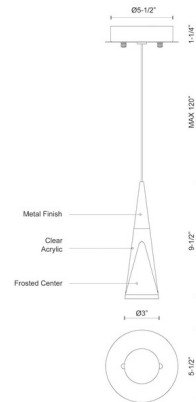

CLICK TO VIEW PRODUCT

Notes: