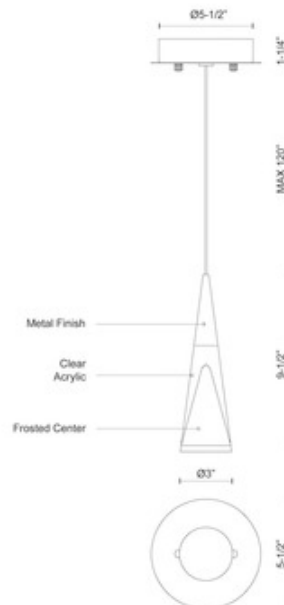

Shown in: Chrome / Frosted

COMPANY	PROJECT	FIXTURE TYPE	APPROVED BY	DATE