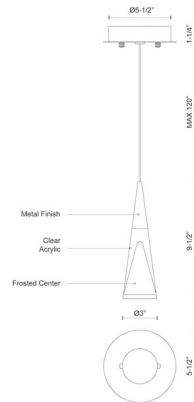

CLICK TO VIEW PRODUCT

Notes: