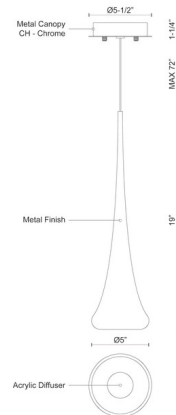

### Description

The Bach Mini Pendant features a slender trumpet shaped body with bottom frosted diffuser.

### Specifications

COLOR	Frosted
BODY FINISH	Chrome
WATTAGE	9W
DIMMER	Low Voltage Electronic
DIMENSIONS	5.5"W x 19"H
INTEGRATED LED MODULE	1 x LED/9W/120V LED

### Technical Information

PRODUCT DIMENSIONS	Canopy: 5.5" diameter
LAMP LIFE	50000 hours
COLOR RENDERING	90 CRI
LAMP COLOR	3000K
LUMENS/WATT	49.56
LUMINOUS FLUX	446 lumens

Shown in chrome / frosted

CLICK TO VIEW PRODUCT