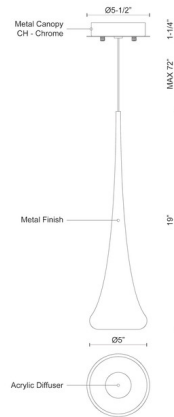

Description

The Bach Mini Pendant features a slender trumpet shaped body with bottom frosted diffuser.

Specifications

COLOR	Frosted
BODY FINISH	Chrome
WATTAGE	9W
DIMMER	Low Voltage Electronic
DIMENSIONS	5.5"W x 19"H
INTEGRATED LED MODULE	1 x LED/9W/120V LED

Technical Information

PRODUCT DIMENSIONS	Canopy: 5.5" diameter
LAMP LIFE	50000 hours
COLOR RENDERING	90 CRI
LAMP COLOR	3000K
LUMENS/WATT	49.56
LUMINOUS FLUX	446 lumens

Shown in chrome / frosted

CLICK TO VIEW PRODUCT