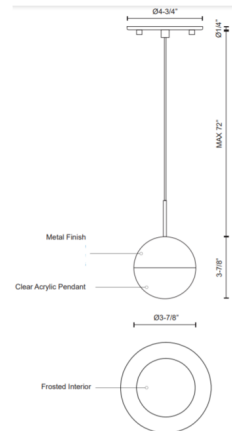

Description

Pluto Mini Pendant is a stunning sphere shape design with a finished metal covering the top half of the fixture. The bottom half is clear acrylic with a frosted interior.

Specifications

COLOR Frosted
BODY FINISH Chrome
WATTAGE 6W
DIMMER Low Voltage Electronic
DIMENSIONS 3.88"W x 3.88"H
INTEGRATED LED MODULE 1 x LED/6W/120V LED

Technical Information

PRODUCT DIMENSIONS Canopy: 4.75" diameter
LAMP LIFE 50000 hours
COLOR RENDERING 90 CRI
LAMP COLOR 3000K
LUMENS/WATT 68.33
LUMINOUS FLUX 410 lumens

Shown in chrome / frosted

CLICK TO VIEW PRODUCT