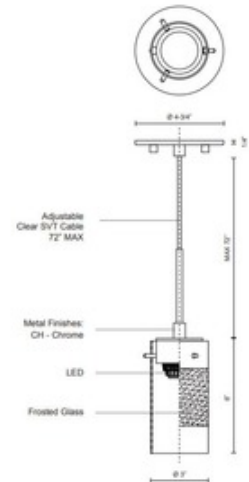

COMPANY	PROJECT	FIXTURE TYPE	APPROVED BY	DATE