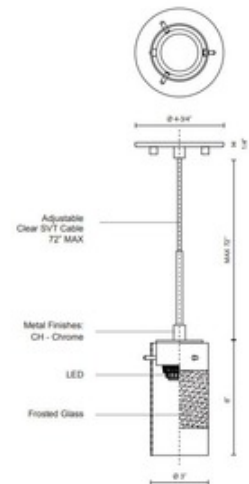

COMPANY	PROJECT	FIXTURE TYPE	APPROVED BY	DATE