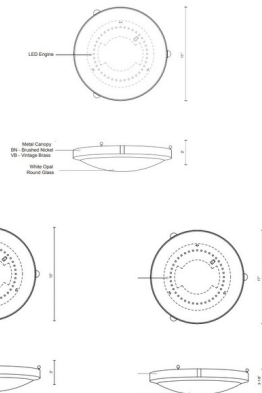

Shown in brushed nickel / white opal

CLICK TO VIEW PRODUCT

Notes: