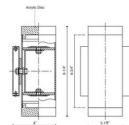

By Kuzco Lighting

Description

The Norfolk Wall Sconce brings a clean simplicity to your interior space. The smooth cylindrical frame is complemented by acrylic discs at the top and bottom, casting warm shadows across your room. May be mounted horizontally or vertically.

Shown in chrome / clear

Specifications

COLOR Clear
BODY FINISH Chrome
WATTAGE 16W
DIMMER Low Voltage Electronic
DIMENSIONS 4.5\"W x 4.75\"H x 4\"D
INTEGRATED LED MODULE 1 x LED/16W/120V LED

Technical Information