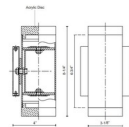

By Kuzco Lighting

Description

The Norfolk Wall Sconce brings a clean simplicity to your interior space. The smooth cylindrical frame is complemented by acrylic discs at the top and bottom, casting warm shadows across your room. May be mounted horizontally or vertically.

Shown in chrome / clear

Specifications

COLOR Clear
BODY FINISH Chrome
WATTAGE 16W
DIMMER Low Voltage Electronic
DIMENSIONS 4.5\"W x 4.75\"H x 4\"D
INTEGRATED LED MODULE 1 x LED/16W/120V LED

Technical Information