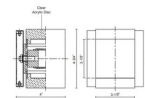

Shown in chrome / clear

Specifications

COLOR Clear
BODY FINISH Chrome
WATTAGE 16W
DIMMER Low Voltage Electronic
DIMENSIONS 4.5\"W x 4.75\"H x 4\"D
INTEGRATED LED MODULE 1 x LED/16W/120V LED

Technical Information