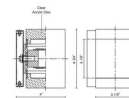

By Kuzco Lighting

Description

The Norfolk Wall Sconce brings a clean simplicity to your interior space. The smooth cylindrical frame is complemented by acrylic discs at the top and bottom, casting warm shadows across your room. May be mounted horizontally or vertically.

Shown in chrome / clear

Specifications

COLOR Clear
BODY FINISH Chrome
WATTAGE 16W
DIMMER Low Voltage Electronic
DIMENSIONS 4.5\"W x 4.75\"H x 4\"D
INTEGRATED LED MODULE 1 x LED/16W/120V LED

Technical Information