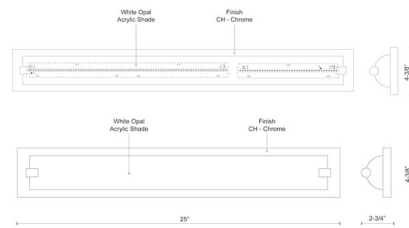

### Description

Charlotte Bathroom Vanity Light features White Opal half glass cylinder and frosted side covers, with metal side covers available in Chrome. Available in small and large sizes. Built in LED module totaling 27/40 watts is included. ADA compliant. Damp location rated. ETL listed. Small: 25 inch width x 4.38 inch height x 2.75 inch depth. Large: 36 inch width x 4.38 inch height x 2.75 inch depth.

### Specifications

COLOR . . . . . White Opal  
BODY FINISH . . . . . Chrome  
WATTAGE . . . . . 27W  
DIMMER . . . . . Low Voltage Electronic  
DIMENSIONS . . . . . 25"W x 4.38"H x 2.75"D  
INTEGRATED LED MODULE . . . . . 1 x LED/27W/120V LED