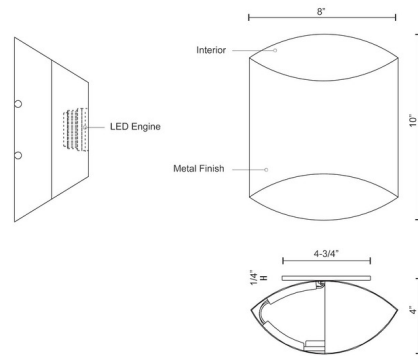

Shown in white