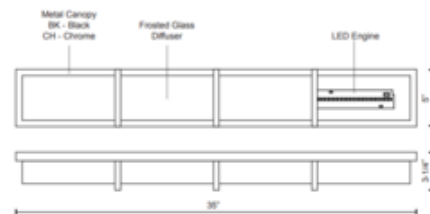

COMPANY	PROJECT	FIXTURE TYPE	APPROVED BY	DATE