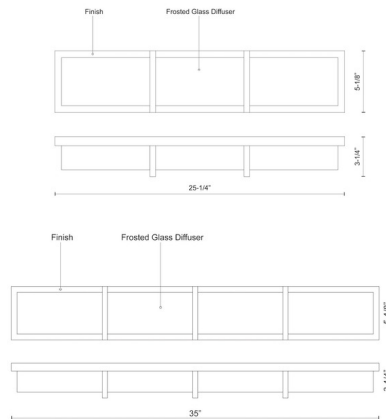

Lightology

lightology.com
866-954-4489
04-24-26

Project: _____

Company: _____

Location: _____ Fixture Type: _____

SPEC #: **KZC539335**

Approved On: _____ Approved By: _____

Watford Bathroom Vanity Light By Kuzco Lighting

Description

The Watford Bathroom Vanity Light is an elegant vanity light with clean lines. Features rectangular Frosted glass with Chrome or Black finish. Can be mounted vertically or horizontally. ADA compliant. ETL listed. Suitable for damp locations.

Specifications

COLOR . . . . . Frosted
BODY FINISH . . . . . Chrome
WATTAGE 29W
DIMMER . . . . . Low Voltage Electronic
DIMENSIONS . . . . . 25.25"W x 5"H x 3.25"D
INTEGRATED LED MODULE . . . . . 1 x LED/29W/120V LED

Technical Information

LAMP LIFE . . . . . 50000 hours
COLOR RENDERING . . . . . 90 CRI
LAMP COLOR 3000K
LUMENS/WATT 55.31
LUMINOUS FLUX . . . . . 1604 lumens

Shown in chrome / frosted

CLICK TO VIEW PRODUCT

Notes: