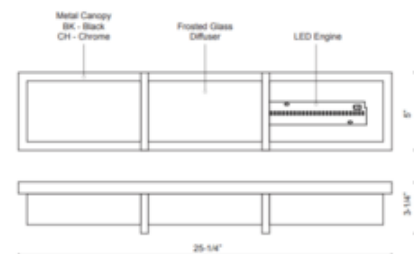

COMPANY	PROJECT	FIXTURE TYPE	APPROVED BY	DATE