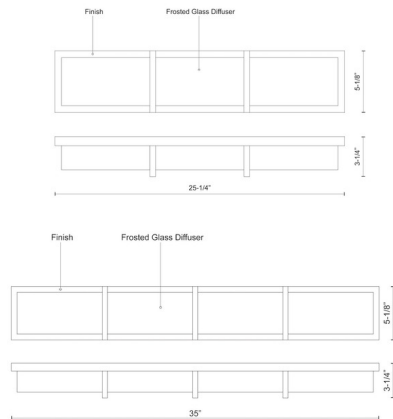

Lightology

lightology.com
866-954-4489
06-10-26

Project: _____

Company: _____

Location: _____ Fixture Type: _____

SPEC #: **KZC539336**

Approved On: _____ Approved By: _____

Watford Bathroom Vanity Light By Kuzco Lighting

Description

The Watford Bathroom Vanity Light is an elegant vanity light with clean lines. Features rectangular Frosted glass with Chrome or Black finish. Can be mounted vertically or horizontally. ADA compliant. ETL listed. Suitable for damp locations.

Specifications

COLOR . . . . . Frosted
BODY FINISH . . . . . Chrome
WATTAGE 39W
DIMMER . . . . . Low Voltage Electronic
DIMENSIONS . . . . . 35"W x 5"H x 3.25"D
INTEGRATED LED MODULE . . . . . 1 x LED/39W/120V LED

Technical Information

LAMP LIFE . . . . . 50000 hours
COLOR RENDERING . . . . . 90 CRI
LAMP COLOR 3000K
LUMENS/WATT 53.69
LUMINOUS FLUX . . . . . 2094 lumens

Shown in chrome / frosted

CLICK TO VIEW PRODUCT

Notes: