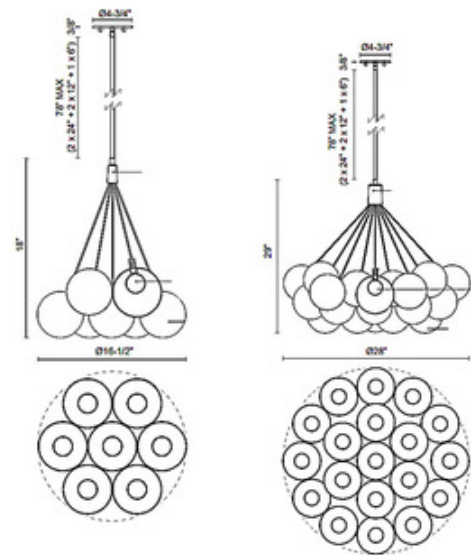

**BRAND**

Kuzco Lighting

**DESCRIPTION**

The Bolla Chandelier brings a clean elegance to your interior space. The sleek patent pending socket design holds airy, cloud like glass globes together as one piece, that casts warm shadows of light across your room. Note: No Clear glass with Chrome finish in 28 inch size.

Shown in: Chrome / Clear

<b>SHADE COLOR</b>	Clear
<b>BODY FINISH</b>	Chrome
<b>WATTAGE</b>	21W
<b>DIMMER</b>	Low Voltage Electronic
<b>DIMENSIONS</b>	16.5"W x 18"H
<b>INTEGRATED LED MODULE</b>	
<b>LAMP</b>	7 x LED/3W/120V LED

*Technical Information*

<b>LUMINOUS FLUX</b>	1225 lumens
<b>LUMENS/WATT</b>	408.33
<b>LAMP COLOR</b>	3000K
<b>COLOR RENDERING</b>	90 CRI
<b>LAMP LIFE</b>	50000 hours

**SPEC #** KZC539345

COMPANY	PROJECT	FIXTURE TYPE	APPROVED BY	DATE