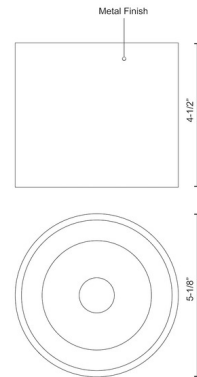

Specifications

COLOR N/A
BODY FINISH White
WATTAGE 16W
DIMMER Low Voltage Electronic
DIMENSIONS 5.12"W x 4.5"H
INTEGRATED LED MODULE 1 x LED/16W/120-277V LED

Technical Information

LAMP LIFE 50000 hours
COLOR RENDERING 90 CRI
LAMP COLOR 3000K
LUMENS/WATT 53.31
LUMINOUS FLUX 853 lumens

Shown in white

CLICK TO VIEW PRODUCT

Notes: