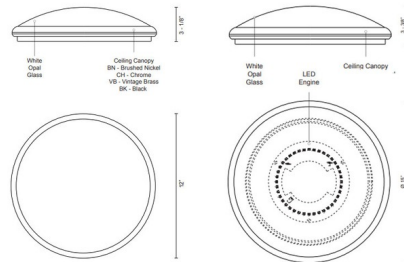

### Description

The Malta LED Flush Mount Ceiling Light will provide an even wash of light to surrounding areas. The circular glass diffuser is complemented by a variety of finishes to add a pop of color to your room. Available in two sizes.

### Specifications

COLOR	White Opal
BODY FINISH	Brushed Nickel
WATTAGE	12W
DIMMER	Low Voltage Electronic
DIMENSIONS	12"W x 3.12"H
INTEGRATED LED MODULE	1 x LED/12W/120V LED