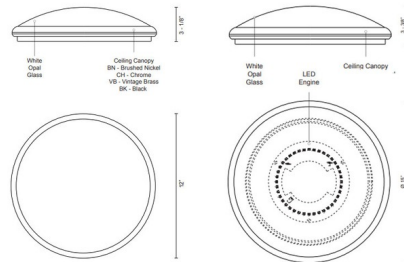

Description

The Malta LED Flush Mount Ceiling Light will provide an even wash of light to surrounding areas. The circular glass diffuser is complemented by a variety of finishes to add a pop of color to your room. Available in two sizes.

Shown in brushed nickel / white opal

Specifications

COLOR	White Opal
BODY FINISH	Brushed Nickel
WATTAGE	12W
DIMMER	Low Voltage Electronic
DIMENSIONS	12"W x 3.12"H
INTEGRATED LED MODULE	1 x LED/12W/120V LED