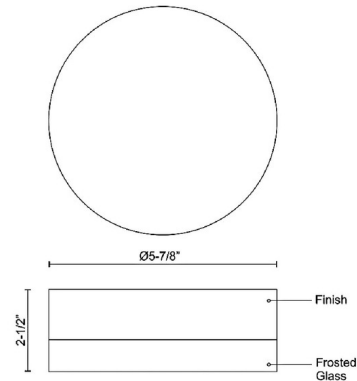

Shown in brushed nickel / frosted

CLICK TO VIEW PRODUCT

Notes: