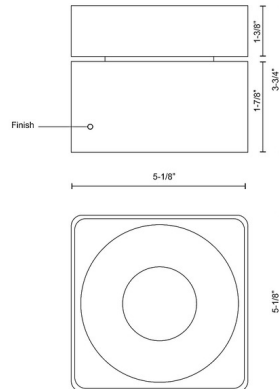

CLICK TO VIEW PRODUCT

Notes: