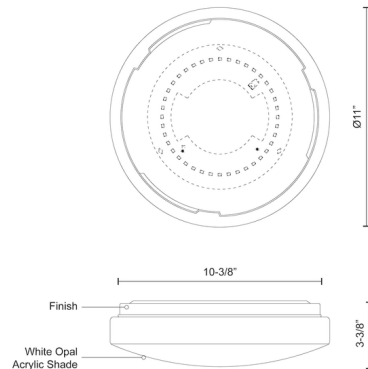

Description

Collins Ceiling Flush Light features round White Opal acrylic with a Silver, Black, or White finish. 11 inch available in Silver finish. 15 inch available in White or Black finish. ETL listed.

Specifications

COLOR White Opal
BODY FINISH White
WATTAGE 22W
DIMMER Low Voltage Electronic
DIMENSIONS 15"W x 3.5"H
INTEGRATED LED MODULE 1 x LED/22W/120V LED

Technical Information

LAMP LIFE 50000 hours
COLOR RENDERING 80 CRI
LAMP COLOR 3000K
LUMENS/WATT 72.73
LUMINOUS FLUX 1600 lumens

Shown in white / white opal

CLICK TO VIEW PRODUCT

Notes: