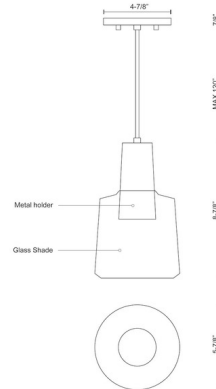

CLICK TO VIEW PRODUCT

Notes: