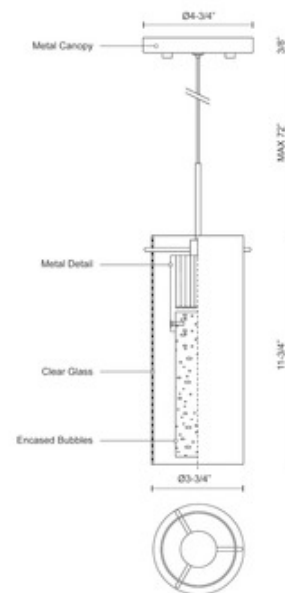

**BRAND**

Kuzco Lighting

**DESCRIPTION**

Champagne Mini Pendant brings a decorative look to your interior space. Features encased crystal bubbles in a cylindrical glass shade. Canopy: 4.75 inch diameter.

*Shown in: Chrome / Clear*

<b>SHADE COLOR</b>	Clear
<b>BODY FINISH</b>	Chrome
<b>WATTAGE</b>	8W
<b>DIMMER</b>	Low Voltage Electronic
<b>DIMENSIONS</b>	3.75"W x 11.75"H
<b>INTEGRATED LED MODULE</b>	
<b>LAMP</b>	1 x LED/8W/120V LED

*Technical Information*

<b>LUMINOUS FLUX</b>	431 lumens
<b>LUMENS/WATT</b>	53.88
<b>LAMP COLOR</b>	3000K
<b>COLOR RENDERING</b>	90 CRI
<b>LAMP LIFE</b>	50000 hours

**SPEC #** KZC539655

COMPANY	PROJECT	FIXTURE TYPE	APPROVED BY	DATE