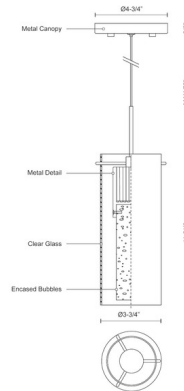

CLICK TO VIEW PRODUCT

Notes: