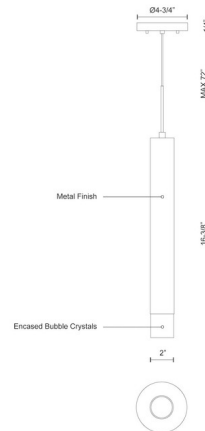

Lightology

lightology.com
866-954-4489
05-15-26

Project: _____
Company: _____
Location: _____ Fixture Type: _____
SPEC #: **KZC539670**
Approved On: _____ Approved By: _____

Pendula Metallic Pendant By Kuzco Lighting

Description

Pendula Metallic Pendant features a long sleek metal housing in Brushed Nickel or Chrome finishes. The end of the pendant it is finished with a bubble encased Crystal which illuminates the light beautifully throughout the fixture and intensifies the room it resides in. Built in LED module totaling 5.5 watt is included. ETL listed. 5.55 inch width x 16.38 inch height x 72 inch maximum length.

Specifications

COLOR	Crystal
BODY FINISH	Chrome
WATTAGE	5.5W
DIMMER	Low Voltage Electronic
DIMENSIONS	72"L x 5"W x 16.38"H
INTEGRATED LED MODULE	1 x LED/5.5W/120V LED

Technical Information

LAMP LIFE	50000 hours
COLOR RENDERING	90 CRI
LAMP COLOR	3000K
LUMENS/WATT	28.00
LUMINOUS FLUX	154 lumens

Shown in chrome / crystal

CLICK TO VIEW PRODUCT

Notes: