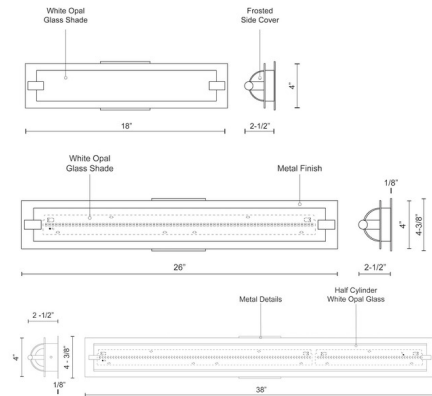

Shown in chrome / white opal