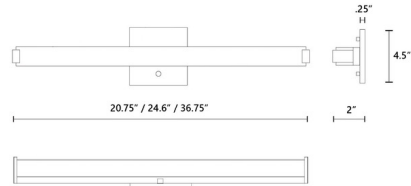

CLICK TO VIEW PRODUCT

Notes: