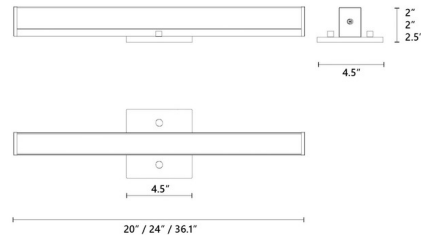

Description

The Jane Slim Bathroom Vanity Light features a simplistic modern design that will elevate any space. It features a rectangular-shaped White acrylic diffuser held in a Chrome frame. May be mounted horizontally or vertically.

Shown in chrome / white

Specifications

COLOR	White
BODY FINISH	Chrome
WATTAGE	21W
DIMMER	Low Voltage Electronic
DIMENSIONS	20\"W x 4.5\"H x 2\"D
INTEGRATED LED MODULE	1 x LED/21W/120V LED

Technical Information

PRODUCT DIMENSIONS	Backplate: 4.5\" square
LAMP LIFE	50000 hours
COLOR RENDERING	90 CRI
LAMP COLOR	3000K
LUMENS/WATT	50.76
LUMINOUS FLUX	1066 lumens

CLICK TO VIEW PRODUCT

Notes: