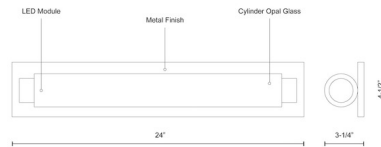

Description

VL7524 Bathroom Vanity Light features cylinder shaped White Opal glass with a Chrome finish. Built in LED module totaling 20 watts is included. ADA compliant. Damp location rated. ETL listed. 24 inch width x 4.5 inch height x 3.25 inch depth.

Specifications

COLOR White Opal
BODY FINISH Chrome
WATTAGE 20W
DIMMER Low Voltage Electronic
DIMENSIONS 24"W x 4.5"H x 3.25"D
INTEGRATED LED MODULE 1 x LED/20W/120V LED

Technical Information

LAMP LIFE 50000 hours
COLOR RENDERING 90 CRI
LAMP COLOR 3000K
LUMENS/WATT 68.35
LUMINOUS FLUX 1367 lumens

Shown in chrome / white opal

CLICK TO VIEW PRODUCT

Notes: