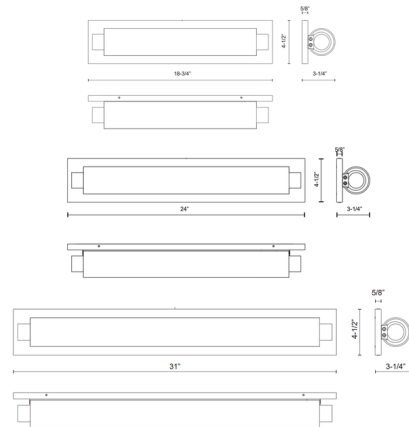

Lightology

lightology.com
866-954-4489
04-27-26

Project: _____
Company: _____
Location: _____ Fixture Type: _____
SPEC #: **KZC539720**
Approved On: _____ Approved By: _____

Charleston Bathroom Vanity Light By Kuzco Lighting

Description

The Charleston Bathroom Vanity Light merges sleek design with energy efficient lighting. An opal glass cylinder provides soft, even illumination. A metal backplate and end caps provide added visual interest. Perfect for a main bath or powder room.

Specifications

COLOR	Matte Opal
BODY FINISH	Chrome
WATTAGE	20W
DIMMER	Low Voltage Electronic
DIMENSIONS	24"W x 4.5"H x 3.25"D
INTEGRATED LED MODULE	1 x LED/20W/120V LED

Technical Information

LAMP LIFE	50000 hours
COLOR RENDERING	90 CRI
LAMP COLOR	3000K
LUMENS/WATT	68.35
LUMINOUS FLUX	1367 lumens

Shown in chrome / matte opal

CLICK TO VIEW PRODUCT

Notes: