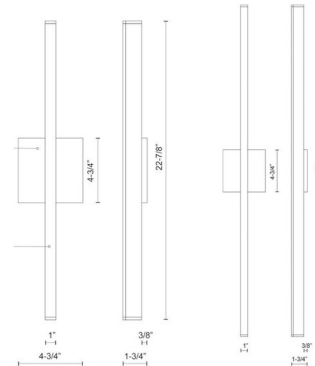

Description

The Vega Wall Light brings a clean profile to your interior space. The slim ultra sleek frame casts warm light across your room.

Specifications

COLOR Frosted
BODY FINISH Brushed Nickel
WATTAGE 16W
DIMMER Low Voltage Electronic
DIMENSIONS 4.75"W x 22.875"H x 1.75"D
INTEGRATED LED MODULE 1 x LED/16W/120V LED

Technical Information

LAMP LIFE 50000 hours
COLOR RENDERING 90 CRI
LAMP COLOR 3000K
LUMENS/WATT 47.19
LUMINOUS FLUX 755 lumens

Shown in brushed nickel / frosted

CLICK TO VIEW PRODUCT

Notes: