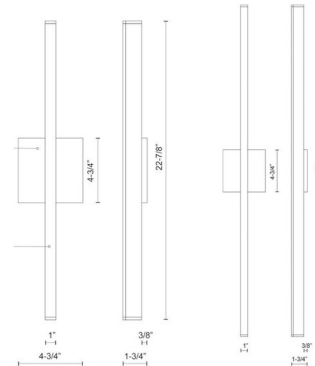

Lightology

lightology.com
866-954-4489
04-14-26

Project: _____

Company: _____

Location: _____ Fixture Type: _____

SPEC #: **KZC539723**

Approved On: _____ Approved By: _____

Vega Wall Sconce By Kuzco Lighting

Description

The Vega Wall Light brings a clean profile to your interior space. The slim ultra sleek frame casts warm light across your room.

Specifications

COLOR . . . . . Frosted
BODY FINISH . . . . . Brushed Nickel
WATTAGE 16W
DIMMER . . . . . Low Voltage Electronic
DIMENSIONS . . . . . 4.75"W x 22.875"H x 1.75"D
INTEGRATED LED MODULE . . . . . 1 x LED/16W/120V LED

Technical Information

LAMP LIFE . . . . . 50000 hours
COLOR RENDERING . . . . . 90 CRI
LAMP COLOR 3000K
LUMENS/WATT 47.19
LUMINOUS FLUX . . . . . 755 lumens

Shown in brushed nickel / frosted

CLICK TO VIEW PRODUCT

Notes: