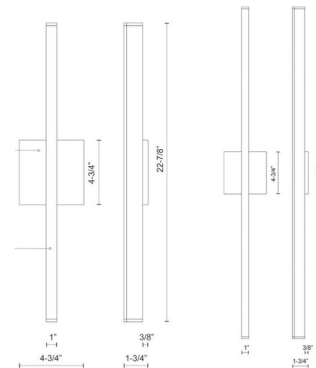

Description

The Vega Wall Light brings a clean profile to your interior space. The slim ultra sleek frame casts warm light across your room.

Specifications

COLOR Frosted
 BODY FINISH White
 WATTAGE 16W
 DIMMER Low Voltage Electronic
 DIMENSIONS 4.75"W x 22.875"H x 1.75"D
 INTEGRATED LED MODULE 1 x LED/16W/120V LED

Technical Information

LAMP LIFE 50000 hours
 COLOR RENDERING 90 CRI
 LAMP COLOR 3000K
 LUMENS/WATT 52.00
 LUMINOUS FLUX 832 lumens

Shown in white / frosted

CLICK TO VIEW PRODUCT

Notes: