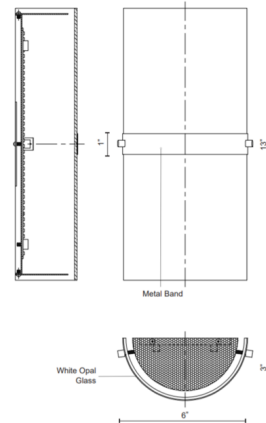

CLICK TO VIEW PRODUCT

Notes: