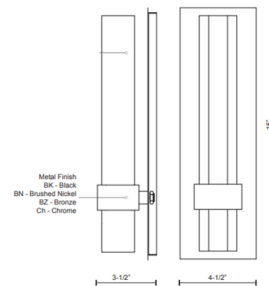

Lightology

lightology.com
866-954-4489
06-04-26

Project: _____

Company: _____

Location: _____ Fixture Type: _____

SPEC #: **KZC539767**

Approved On: _____ Approved By: _____

Warwick Wall Sconce By Kuzco Lighting

Description

The Warwick Wall Light has a bold, dazzling design to it. A slender hexagonal shaped Clear Bubble encased Crystal diffuser sparkles a unique pattern against the wall and lights up the surrounding area evenly. Finished in Brushed Nickel, Bronze, Black or Chrome. ADA compliant. ETL listed.

Specifications

COLOR . . . . . Clear Bubble
BODY FINISH . . . . . Brushed Nickel
WATTAGE 10W
DIMMER . . . . . Low Voltage Electronic
DIMENSIONS . . . . . 4.5"W x 15"H x 3.5"D
INTEGRATED LED MODULE . . . . . 1 x LED/10W/120V LED

Technical Information

LAMP LIFE . . . . . 50000 hours
COLOR RENDERING . . . . . 90 CRI
LAMP COLOR 3000K
LUMENS/WATT 35.40
LUMINOUS FLUX . . . . . 354 lumens

Shown in brushed nickel / clear bubble

CLICK TO VIEW PRODUCT

Notes: