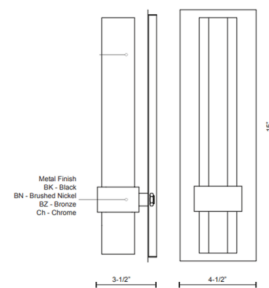

Lightology

lightology.com
866-954-4489
04-11-26

Project: _____

Company: _____

Location: _____ Fixture Type: _____

SPEC #: **KZC539767**

Approved On: _____ Approved By: _____

Warwick Wall Sconce By Kuzco Lighting

Description

The Warwick Wall Light has a bold, dazzling design to it. A slender hexagonal shaped Clear Bubble encased Crystal diffuser sparkles a unique pattern against the wall and lights up the surrounding area evenly. Finished in Brushed Nickel, Bronze, Black or Chrome. ADA compliant. ETL listed.

Specifications

COLOR . . . . . Clear Bubble
BODY FINISH . . . . . Brushed Nickel
WATTAGE 10W
DIMMER . . . . . Low Voltage Electronic
DIMENSIONS . . . . . 4.5"W x 15"H x 3.5"D
INTEGRATED LED MODULE . . . . . 1 x LED/10W/120V LED

Technical Information

LAMP LIFE . . . . . 50000 hours
COLOR RENDERING . . . . . 90 CRI
LAMP COLOR 3000K
LUMENS/WATT 35.40
LUMINOUS FLUX . . . . . 354 lumens

Shown in brushed nickel / clear bubble

CLICK TO VIEW PRODUCT

Notes: