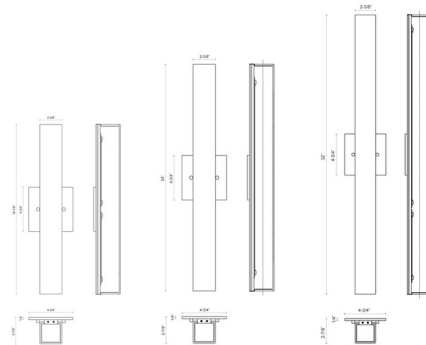

Lightology

lightology.com
866-954-4489
04-18-26

Project: _____

Company: _____

Location: _____ Fixture Type: _____

SPEC #: **KZC539805**

Approved On: _____ Approved By: _____

Melville Bathroom Vanity Light

By Kuzco Lighting

Description

The Melville Bathroom Vanity Light features a rectangular shaped White Opal glass diffuser with a Brushed Nickel, Black or Chrome finish. Available in three sizes. Can be mounted vertically or horizontally. ADA compliant. ETL listed.

Specifications

COLOR . . . . . White Opal
BODY FINISH . . . . . Brushed Nickel
WATTAGE 21W
DIMMER . . . . . Low Voltage Electronic
DIMENSIONS . . . . . 4.75"W x 18"H x 2.6"D
INTEGRATED LED MODULE . . . . . 1 x LED/21W/120V LED

Technical Information

LAMP LIFE . . . . . 50000 hours
COLOR RENDERING . . . . . 90 CRI
LAMP COLOR 3000K
LUMENS/WATT 57.86
LUMINOUS FLUX . . . . . 1215 lumens

Shown in brushed nickel / white opal

CLICK TO VIEW PRODUCT

Notes: