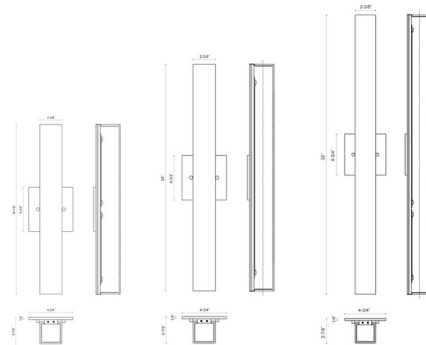

Lightology

lightology.com
866-954-4489
04-17-26

Project: _____

Company: _____

Location: _____ Fixture Type: _____

SPEC #: **KZC539805**

Approved On: _____ Approved By: _____

Melville Bathroom Vanity Light

By Kuzco Lighting

Description

The Melville Bathroom Vanity Light features a rectangular shaped White Opal glass diffuser with a Brushed Nickel, Black or Chrome finish. Available in three sizes. Can be mounted vertically or horizontally. ADA compliant. ETL listed.

Specifications

COLOR . . . . . White Opal
BODY FINISH . . . . . Brushed Nickel
WATTAGE 21W
DIMMER . . . . . Low Voltage Electronic
DIMENSIONS . . . . . 4.75"W x 18"H x 2.6"D
INTEGRATED LED MODULE . . . . . 1 x LED/21W/120V LED

Technical Information

LAMP LIFE . . . . . 50000 hours
COLOR RENDERING . . . . . 90 CRI
LAMP COLOR 3000K
LUMENS/WATT 57.86
LUMINOUS FLUX . . . . . 1215 lumens

Shown in brushed nickel / white opal

CLICK TO VIEW PRODUCT

Notes: