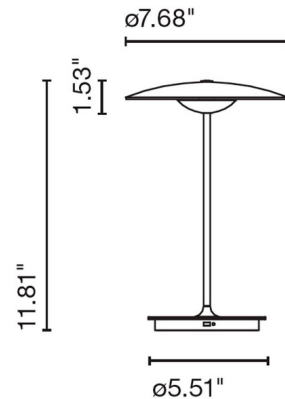

CLICK TO VIEW PRODUCT

Notes: