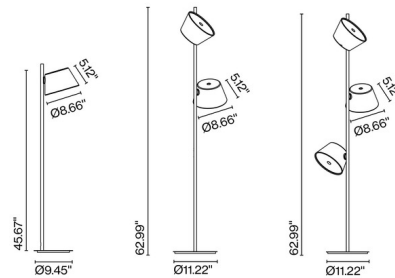

By Marset

Description

The Tam Tam Floor Lamp is a new perception in the world of lamps. It consists of a Black Metal stand with Semi Matte shades that can be rotated 360 degrees by means of a swivel mechanism. An opalescent, methacrylate bottom diffuser softens the light. On/off switch on cord.

Shown in black / off white

Specifications

COLOR Off White
BODY FINISH Black
WATTAGE 5W
DIMMER N/A
DIMENSIONS 9.45"W x 45.67"H
BULB NOT INCLUDED 1x A19/Medium (E26)/5W/120V LED
COUNTRY OF ORIGIN Spain

CLICK TO VIEW PRODUCT