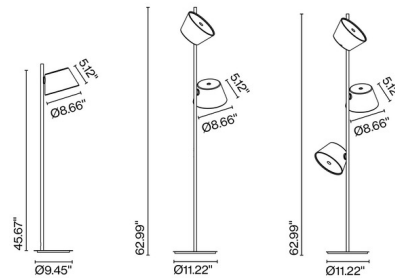

### Description

The Tam Tam Floor Lamp is a new perception in the world of lamps. It consists of a Black Metal stand with Semi Matte shades that can be rotated 360 degrees by means of a swivel mechanism. An opalescent, methacrylate bottom diffuser softens the light. On/off switch on cord.

### Specifications

|                   |                                 |
|-------------------|---------------------------------|
| COLOR             | Off White                       |
| BODY FINISH       | Black                           |
| WATTAGE           | 5W                              |
| DIMMER            | N/A                             |
| DIMENSIONS        | 9.45"W x 45.67"H                |
| BULB NOT INCLUDED | 1x A19/Medium (E26)/5W/120V LED |
| COUNTRY OF ORIGIN | Spain                           |