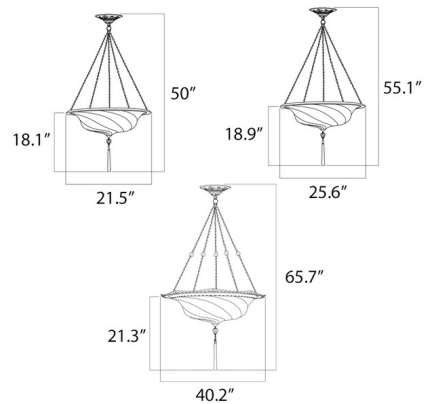

Shown in brass / gold classic

Specifications

COLOR Gold Classic
 BODY FINISH Brass
 WATTAGE 100W
 DIMMER Standard 120V
 DIMENSIONS 21.5"W x 18"H
 BULB NOT INCLUDED 1 x A19/Medium (E26)/100W/120V Incandescent
 OTHER BULB OPTIONS 1 x A19/Medium (E26)/120V LED