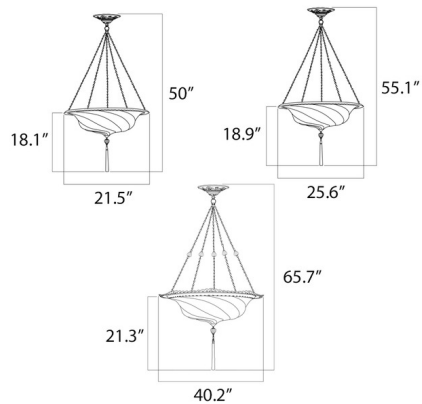

Shown in brass / gold classic

Specifications

COLOR Gold Classic
BODY FINISH Brass
WATTAGE 100W
DIMMER Standard 120V
DIMENSIONS 21.5"W x 18"H
BULB NOT INCLUDED 1 x A19/Medium (E26)/100W/120V Incandescent
OTHER BULB OPTIONS 1 x A19/Medium (E26)/120V LED