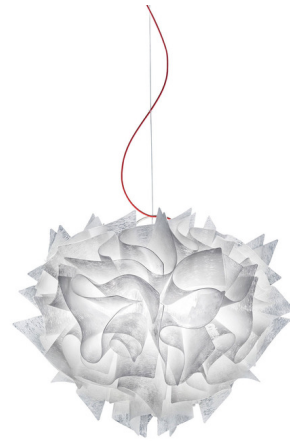

Lightology

lightology.com
866-954-4489
05-25-26

Project: _____

Company: _____

Location: _____ Fixture Type: _____

SPEC #: **SLP540183**

Approved On: _____ Approved By: _____

Veli Couture Suspension By Slamp

Description

The Veli Couture Pendant takes its cue from the world of haute couture with soft folds in Texturized White with a white canopy. Available with a red or transparent wire.

Specifications

COLOR Couture
 BODY FINISH White
 WATTAGE 48W
 DIMMER Standard 120V
 DIMENSIONS 23.75"W x 19.75"H
 BULB NOT INCLUDED 4 x Edison/Medium (E26)/120V LED
 OTHER BULB OPTIONS 4 x A19/Medium (E26)/120V LED
 COUNTRY OF ORIGIN Italy

Shown in white / couture

CLICK TO VIEW PRODUCT

Notes: