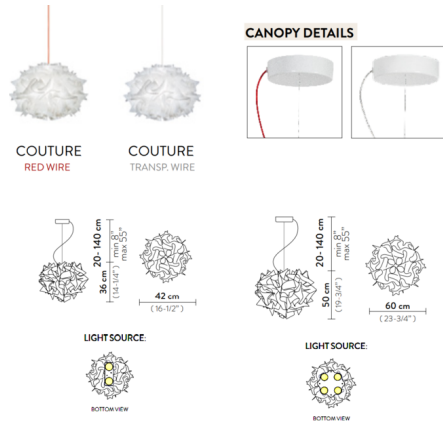

Description

The Veli Couture Pendant takes its cue from the world of haute couture with soft folds in Texturized White with a white canopy. Available with a red or transparent wire.

Specifications

COLOR Couture
 BODY FINISH White
 WATTAGE 48W
 DIMMER Standard 120V
 DIMENSIONS 23.75"W x 19.75"H
 BULB NOT INCLUDED 4 x Edison/Medium (E26)/120V LED
 OTHER BULB OPTIONS 4 x A19/Medium (E26)/120V LED
 COUNTRY OF ORIGIN Italy

Shown in white / couture

CLICK TO VIEW PRODUCT

Notes: