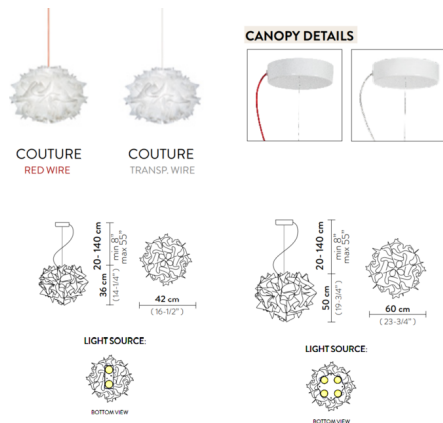

Lightology

lightology.com
866-954-4489
04-12-26

Project: _____
 Company: _____
 Location: _____ Fixture Type: _____
 SPEC #: **SLP540184**
 Approved On: _____ Approved By: _____

Veli Couture Suspension By Slamp

Description

The Veli Couture Pendant takes its cue from the world of haute couture with soft folds in Texturized White with a white canopy. Available with a red or transparent wire.

Shown in white / couture

Specifications

COLOR Couture
 BODY FINISH White
 WATTAGE 24W
 DIMMER Standard 120V
 DIMENSIONS 16.5"W x 14.25"H
 BULB NOT INCLUDED 2 x Edison/Medium (E26)/12W/120V LED
 OTHER BULB OPTIONS 2 x A19/Medium (E26)/120V LED
 COUNTRY OF ORIGIN Italy

Technical Information

PRODUCT DIMENSIONS Cord Length: 55"

CLICK TO VIEW PRODUCT

Notes: