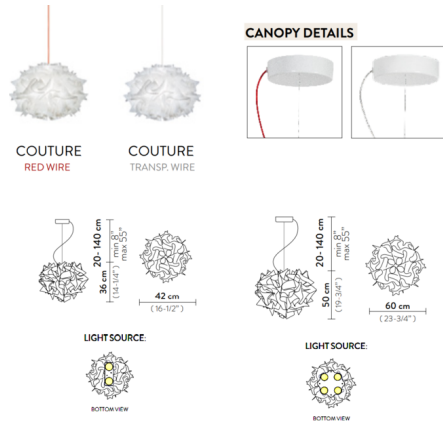

Lightology

lightology.com
866-954-4489
06-04-26

Project: _____

Company: _____

Location: _____ Fixture Type: _____

SPEC #: **SLP540184**

Approved On: _____ Approved By: _____

Veli Couture Suspension By Slamp

Description

The Veli Couture Pendant takes its cue from the world of haute couture with soft folds in Texturized White with a white canopy. Available with a red or transparent wire.

Shown in white / couture

Specifications

COLOR Couture
BODY FINISH White
WATTAGE 24W
DIMMER Standard 120V
DIMENSIONS 16.5"W x 14.25"H
BULB NOT INCLUDED 2 x Edison/Medium (E26)/12W/120V LED
OTHER BULB OPTIONS 2 x A19/Medium (E26)/120V LED
COUNTRY OF ORIGIN Italy

Technical Information

PRODUCT DIMENSIONS Cord Length: 55"

CLICK TO VIEW PRODUCT

Notes: