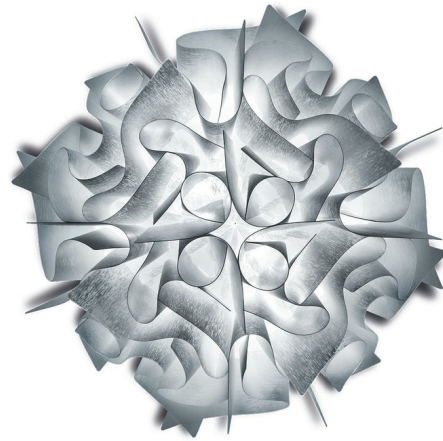

Lightology

lightology.com
866-954-4489
05-24-26

Project: _____

Company: _____

Location: _____ Fixture Type: _____

SPEC #: **SLP540185**

Approved On: _____ Approved By: _____

Veli Couture Wall / Ceiling Light By Slamp

Description

Veli Couture Wall / Ceiling Light, designed by Adriano Rachele, takes its cue from the world of Haute Couture with soft folds in Texturized White. ETL Listed. Made in Italy.

Shown in couture

Specifications

COLOR	Couture
BODY FINISH	N/A
WATTAGE	36W
DIMMER	Standard 120V
DIMENSIONS	30.75"W x 30.75"H x 7.9"D
BULB NOT INCLUDED	3 x Edison/Medium (E26)/12W/120V LED
COUNTRY OF ORIGIN	Italy

CLICK TO VIEW PRODUCT