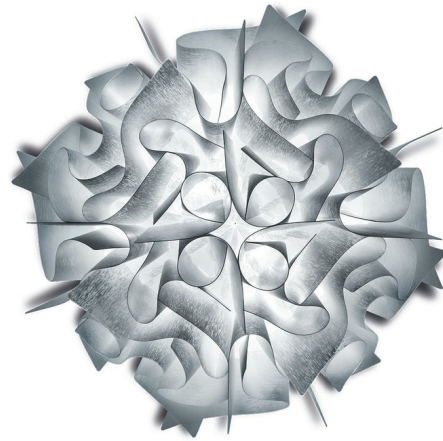

Lightology

lightology.com
866-954-4489
07-09-26

Project: _____

Company: _____

Location: _____ Fixture Type: _____

SPEC #: **SLP540187**

Approved On: _____ Approved By: _____

Veli Couture Wall / Ceiling Light By Slamp

Description

Veli Couture Wall / Ceiling Light, designed by Adriano Rachele, takes its cue from the world of Haute Couture with soft folds in Texturized White. ETL Listed. Made in Italy.

Shown in couture