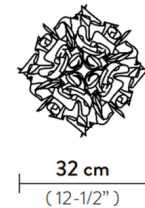

## Veli Couture Table Lamp By Slamp

### Specifications

COLOR	N/A
BODY FINISH	White
WATTAGE	6W
DIMMER	N/A
DIMENSIONS	12.5"W x 8.75"H
BULB NOT INCLUDED	1 x B10/Candelabra (E12)/6W/120V LED
COUNTRY OF ORIGIN	Italy

CLICK TO VIEW PRODUCT

Notes: