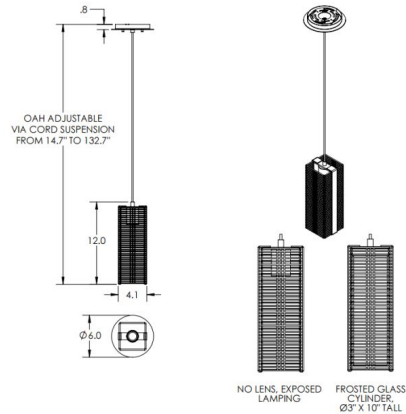

### Description

The Downtown Mesh Cord Pendant features a coarse, woven mesh shade for an industrial exposed lamping style.

Shown in flat bronze / no glass

### Specifications

COLOR	No Glass
BODY FINISH	Flat Bronze
WATTAGE	60W
DIMMER	Standard 120V
DIMENSIONS	4.1\"W x 12\"H
BULB NOT INCLUDED	1 x A19/Medium (E26)/60W/120V Incandescent
COUNTRY OF ORIGIN	United States