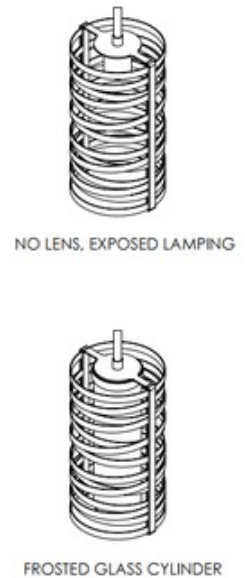

BRAND

Hammerton Studio

DESCRIPTION

The Tempest Pendant features bands of overlapping metal available in Matte Black, Flat Bronze, or Gilded Brass with an inner frosted glass diffuser or no glass diffuser (exposed lamp). One 60 watt max 120 volt medium base bulb is required, but not included. UL listed. Made in the USA.

Shown in: Flat Bronze / No Glass

| | |
|--------------------------|--|
| SHADE COLOR | No Glass |
| BODY FINISH | Flat Bronze |
| WATTAGE | 8W |
| DIMMER | Standard 120V |
| DIMENSIONS | 6.2"W x 11.3"H |
| BULB NOT INCLUDED | |
| LAMP | <ul style="list-style-type: none"> 1 x A19/Medium (E26)/8W/120V LED 1 x A19/Medium (E26)/120V LED 1 x T10/Medium (E26)/120V Incandescent 1 x T10/Medium (E26)/120V LED 1 x A19/Medium (E26)/60W/120V Incandescent |

Technical Information

PRODUCT DIMENSIONS Rods ship in 3", 6", 12"(2) and 24" threaded segments.

SPEC #

HMR540253

COMPANY

PROJECT

FIXTURE TYPE

APPROVED BY