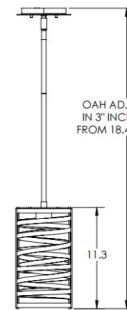

### Specifications

COLOR	No Glass
BODY FINISH	Flat Bronze
WATTAGE	8W
DIMMER	Standard 120V
DIMENSIONS	6.2"W x 11.3"H
BULB NOT INCLUDED	1 x A19/Medium (E26)/8W/120V LED
OTHER BULB OPTIONS	1 x A19/Medium (E26)/120V LED 1 x T10/Medium (E26)/120V Incandescent 1 x T10/Medium (E26)/120V LED 1 x A19/Medium (E26)/60W/120V Incandescent
COUNTRY OF ORIGIN	United States

### Technical Information

PRODUCT DIMENSIONS . . . Rods ship in 3", 6", 12" (2) and 24" threaded segments.

Shown in flat bronze / no glass

NO LENS, EXPOSED LAMPING

FROSTED GLASS CYLINDER

CLICK TO VIEW PRODUCT