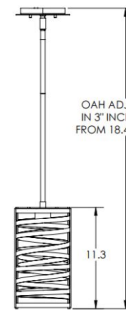

Specifications

COLOR	No Glass
BODY FINISH	Flat Bronze
WATTAGE	8W
DIMMER	Standard 120V
DIMENSIONS	6.2"W x 11.3"H
BULB NOT INCLUDED	1 x A19/Medium (E26)/8W/120V LED
OTHER BULB OPTIONS	1 x A19/Medium (E26)/120V LED 1 x T10/Medium (E26)/120V Incandescent 1 x T10/Medium (E26)/120V LED 1 x A19/Medium (E26)/60W/120V Incandescent
COUNTRY OF ORIGIN	United States

Technical Information

PRODUCT DIMENSIONS . . . Rods ship in 3", 6", 12" (2) and 24" threaded segments.

Shown in flat bronze / no glass

NO LENS, EXPOSED LAMPING

FROSTED GLASS CYLINDER

CLICK TO VIEW PRODUCT

Notes: