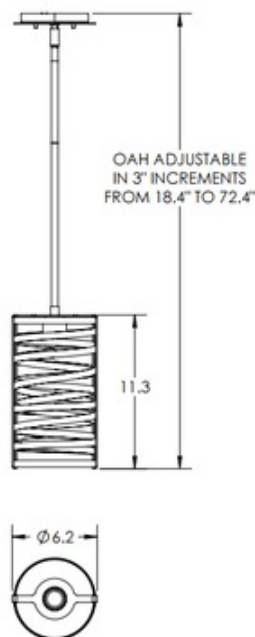

BRAND

Hammerton Studio

DESCRIPTION

The Tempest Pendant features bands of overlapping metal available in Matte Black, Flat Bronze, or Gilded Brass with an inner frosted glass diffuser or no glass diffuser (exposed lamp). One 60 watt max 120 volt medium base bulb is required, but not included. UL listed. Made in the USA.

Shown in: Flat Bronze / No Glass

| | |
|--------------------------|--|
| SHADE COLOR | No Glass |
| BODY FINISH | Flat Bronze |
| WATTAGE | 8W |
| DIMMER | Standard 120V |
| DIMENSIONS | 6.2"W x 11.3"H |
| BULB NOT INCLUDED | |
| LAMP | <ul style="list-style-type: none"> 1 x A19/Medium (E26)/8W/120V LED 1 x A19/Medium (E26)/120V LED 1 x T10/Medium (E26)/120V Incandescent 1 x T10/Medium (E26)/120V LED 1 x A19/Medium (E26)/60W/120V Incandescent |

Technical Information

PRODUCT DIMENSIONS Rods ship in 3", 6", 12"(2) and 24" threaded segments.

SPEC #

HMR540253

COMPANY

PROJECT

FIXTURE TYPE

APPROVED BY