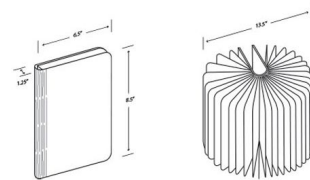

Shown in blonde maple

Specifications

COLOR	N/A
BODY FINISH	Blonde Maple
WATTAGE	N/A
DIMMER	Not Dimmable
DIMENSIONS	6.5"W x 8.5"H x 1.25"D
INTEGRATED LED MODULE	N/A

Technical Information

LAMP COLOR	2700K
LUMENS/WATT	113.64
LUMINOUS FLUX	500 lumens