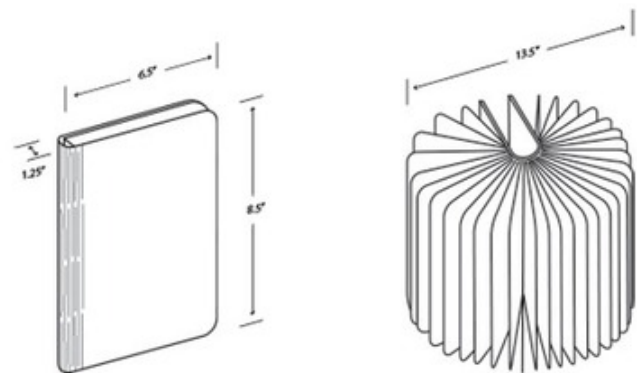

Technical Information

LUMINOUS FLUX	500 lumens
LUMENS/WATT	113.64
LAMP COLOR	2700K

SPEC # LIO540315

COMPANY	PROJECT	FIXTURE TYPE	APPROVED BY	DATE