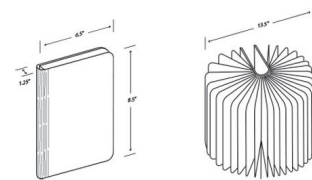

Shown in blonde maple

Specifications

COLOR	N/A
BODY FINISH	Blonde Maple
WATTAGE	N/A
DIMMER	Not Dimmable
DIMENSIONS	6.5"W x 8.5"H x 1.25"D
INTEGRATED LED MODULE	N/A

Technical Information

LAMP COLOR	2700K
LUMENS/WATT	113.64
LUMINOUS FLUX	500 lumens