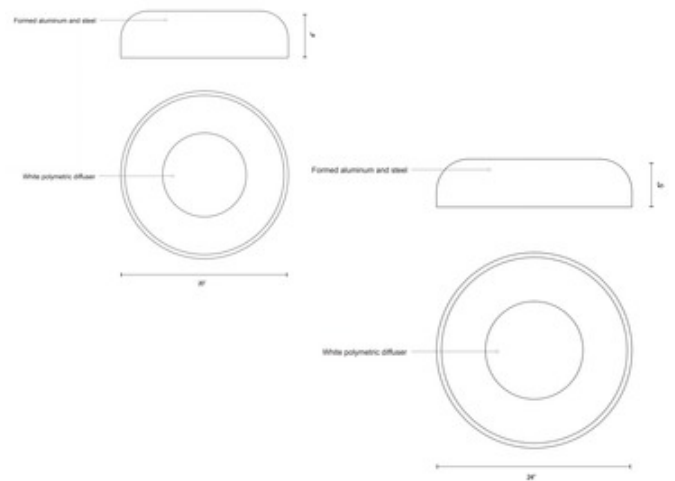

COMPANY	PROJECT	FIXTURE TYPE	APPROVED BY	DATE