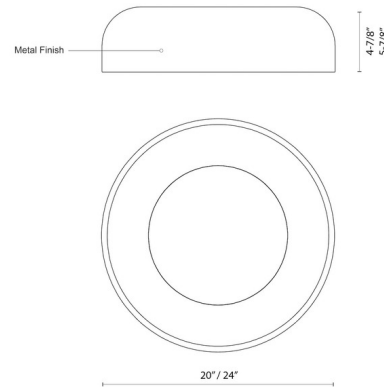

Lightology

lightology.com
866-954-4489
05-25-26

Project: _____
Company: _____
Location: _____ Fixture Type: _____
SPEC #: **KZC540357**
Approved On: _____ Approved By: _____

Beacon Ceiling Flush Light By Kuzco Lighting

Description

The Beacon Ceiling Flush Light brings a bold, contemporary look to your interior space. The smooth domed steel shade is complemented by a glass diffuser that casts warm shadows of light across your room. Note: Built in color temperature adjustability. Switch from 2700K/3000K/3500K/4000K/5000K. Note: 24 inch sizes are not available with CCT.

Shown in black / white opal

Specifications

COLOR	White Opal
BODY FINISH	Black
WATTAGE	26W
DIMMER	Low Voltage Electronic
DIMENSIONS	20\"W x 4.9\"H
INTEGRATED LED MODULE	1 x LED/26W/120V LED

Technical Information