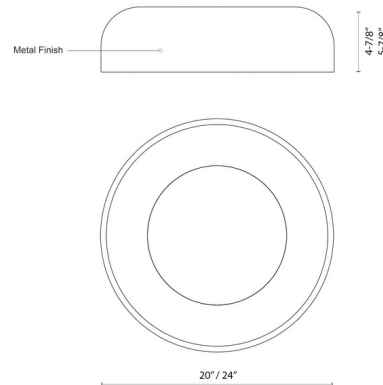

### Description

The Beacon Ceiling Flush Light brings a bold, contemporary look to your interior space. The smooth domed steel shade is complemented by a glass diffuser that casts warm shadows of light across your room. Note: Built in color temperature adjustability. Switch from 2700K/3000K/3500K/4000K/5000K. Note: 24 inch sizes are not available with CCT.

### Specifications

COLOR	White Opal
BODY FINISH	Black
WATTAGE	26W
DIMMER	Low Voltage Electronic
DIMENSIONS	20\"W x 4.9\"H
INTEGRATED LED MODULE	1 x LED/26W/120V LED