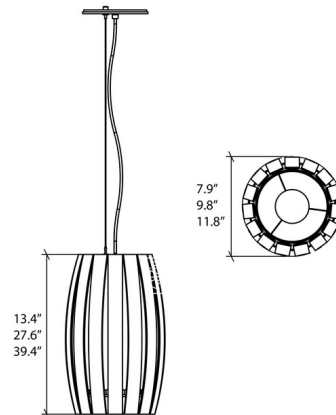

By Accord Iluminacao

Description

The Barril Pendant features curved Natural Wood Veneer slats surrounding a White Linen diffuser and is available in three sizes. Note: Cord color varies by finish and may not be as shown. Please refer to Preset Cable Options image.

Shown in blonde freijo / white linen

Specifications

COLOR	White Linen
BODY FINISH	Blonde Freijo
WATTAGE	17W
DIMMER	Standard 120V
DIMENSIONS	7.9"W x 13.4"H
BULB NOT INCLUDED	1 x A19/Medium (E26)/17W/120V LED
OTHER BULB OPTIONS	1 x A19/Medium (E26)/120V Incandescent
COUNTRY OF ORIGIN	Brazil