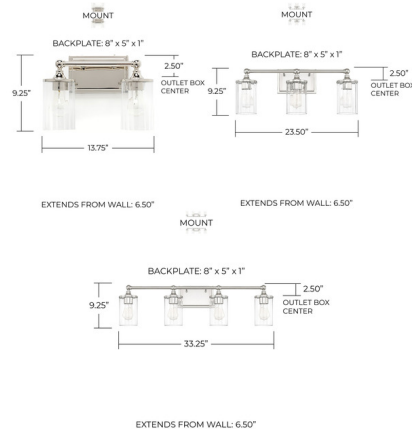

### Description

The Camden Bathroom Vanity Light is perfect for breathing life into a powder room or a small bath. Offers a refreshing, modern style. A Polished Nickel frame featuring rounded accents and a beveled backplate supports Clear glass shades. Available with two, three or four lights. UL listed. Suitable for damp locations.

### Specifications

COLOR	Clear
BODY FINISH	Polished Nickel
WATTAGE	144W
DIMMER	Standard 120V
DIMENSIONS	13.75"W x 9.25"H x 6.5"D
BULB NOT INCLUDED	2 x A19/Medium (E26)/72W/120V Incandescent
COUNTRY OF ORIGIN	China