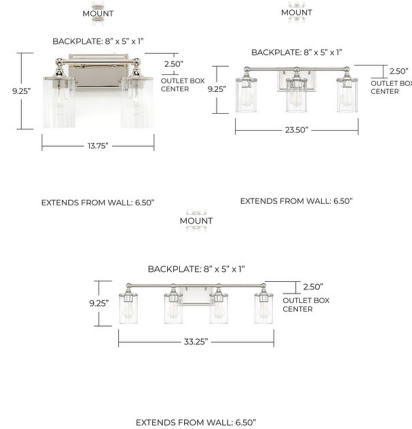

### Description

The Camden Bathroom Vanity Light is perfect for breathing life into a powder room or a small bath. Offers a refreshing, modern style. A Polished Nickel frame featuring rounded accents and a beveled backplate supports Clear glass shades. Available with two, three or four lights. UL listed. Suitable for damp locations.

### Specifications

COLOR . . . . .	Clear
BODY FINISH . . . . .	Polished Nickel
WATTAGE . . . . .	144W
DIMMER . . . . .	Standard 120V
DIMENSIONS . . . . .	13.75"W x 9.25"H x 6.5"D
BULB NOT INCLUDED . . . . .	2 x A19/Medium (E26)/72W/120V Incandescent
COUNTRY OF ORIGIN . . . . .	China