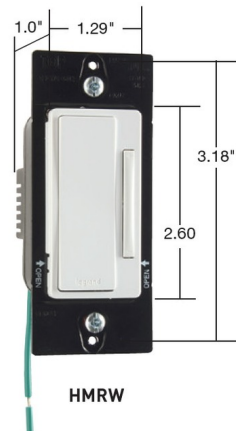

Description

Multi Location Remote Dimmer combines an On/Off paddle switch with separate slider for dimming control. Locator Light lit when dimmer is off for easy location in the dark. Available in White or Tri-Color which includes one back dimming module with White, Light Almond, and Ivory front control plates. UL Listed. Note: Radiant Screwless wall plates are sold separately. Max Load: Incandescent: 700 watts LED: 450 watts Compact Fluorescent: 450 watts

Shown in white

Specifications

COLOR	N/A
BODY FINISH	White
WATTAGE	700W
DIMMER	Dimmable
DIMENSIONS	1.75"W x 4.25"H
BULB	N/A

CLICK TO VIEW PRODUCT

Notes: