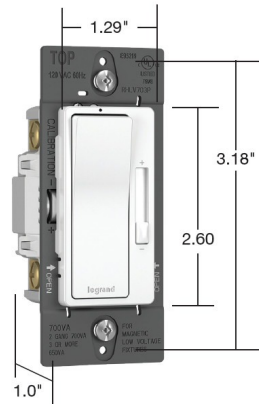

Lightology

lightology.com
866-954-4489
04-24-26

Project: _____

Company: _____

Location: _____ Fixture Type: _____

SPEC #: **RAD540760**

Approved On: _____ Approved By: _____

1100 Watt 3-Way Incandescent Dimmer By Legrand Radiant

Description

1100 Watt 3-Way Incandescent Dimmer combines an on / off paddle switch with separate slider for dimming control. Locator Light lit when dimmer off for easy location in the dark. UL Listed. NOTE: RADIANT SCREWLESS WALL PLATE SOLD SEPARATELY.

Shown in white / light almond / ivory

Specifications

COLOR	N/A
BODY FINISH	White / Light Almond / Ivory
WATTAGE	1100W
DIMMER	Standard 120V
DIMENSIONS	1.75"W x 4.25"H
BULB	N/A

CLICK TO VIEW PRODUCT

Notes: