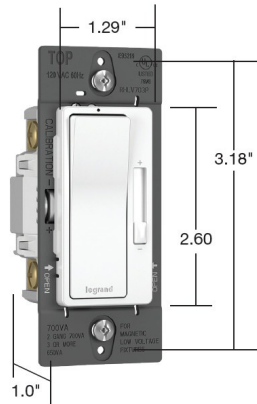

### Description

The Tru-Universal Dimmer combines an on / off paddle switch with separate slider for dimming control. Usable in both single-pole and 3-way applications. Max Load: 120V 450W LED/CFL / 700W Incandescent. Tru-Universal dimmer: Incandescent, Halogen, ELV, MLB, LED, CFL, EFL. Locator Light lit when dimmer off for easy location in the dark. Works with virtually any dimmable lamp and load on typical residential and light commercial wiring (with the exception of 0-10V LED drivers).NOTE: Pair with a designer wall plate sold separately. NOTE: Available with a White face color or three interchangeable face colors: Ivory/White/Light Almond.

### Specifications

COLOR	N/A
BODY FINISH	White / Light Almond / Ivory
WATTAGE	700W
DIMMER	N/A
DIMENSIONS	1.75"W x 4.25"H
BULB	N/A

CLICK TO VIEW PRODUCT

Notes: