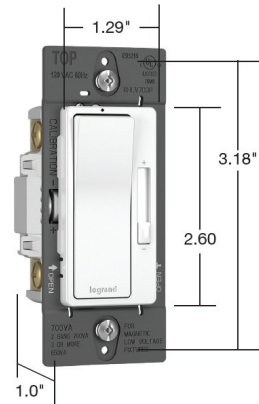

### Description

The Tru-Universal Dimmer combines an on / off paddle switch with separate slider for dimming control. Usable in both single-pole and 3-way applications. Max Load: 120V 450W LED/CFL / 700W Incandescent. Tru-Universal dimmer: Incandescent, Halogen, ELV, MLB, LED, CFL, EFL. Locator Light lit when dimmer off for easy location in the dark. Works with virtually any dimmable lamp and load on typical residential and light commercial wiring (with the exception of 0-10V LED drivers). NOTE: Pair with a designer wall plate sold separately. NOTE: Available with a White face color or three interchangeable face colors: Ivory/White/Light Almond.

### Specifications

COLOR	N/A
BODY FINISH	White
WATTAGE	700W
DIMMER	N/A
DIMENSIONS	1.75"W x 4.25"H
BULB	N/A

CLICK TO VIEW PRODUCT

Notes: