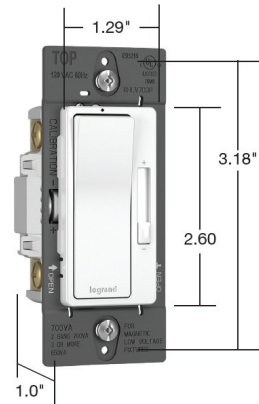

### Description

The Tru-Universal Dimmer combines an on / off paddle switch with separate slider for dimming control. Usable in both single-pole and 3-way applications. Max Load: 120V 450W LED/CFL / 700W Incandescent. Tru-Universal dimmer: Incandescent, Halogen, ELV, MLB, LED, CFL, EFL. Locator Light lit when dimmer off for easy location in the dark. Works with virtually any dimmable lamp and load on typical residential and light commercial wiring (with the exception of 0-10V LED drivers).NOTE: Pair with a designer wall plate sold separately. NOTE: Available with a White face color or three interchangeable face colors: Ivory/White/Light Almond.

### Specifications

COLOR	N/A
BODY FINISH	White
WATTAGE	700W
DIMMER	N/A
DIMENSIONS	1.75"W x 4.25"H
BULB	N/A

CLICK TO VIEW PRODUCT

Notes: