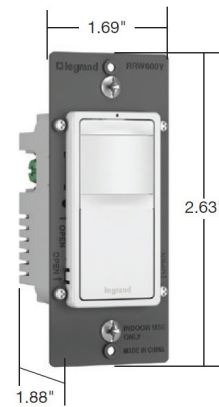

Lightology

lightology.com
866-954-4489
05-12-25

Project: _____

Company: _____

Location: _____ Fixture Type: _____

SPEC #: **RAD540786**

Approved On: _____ Approved By: _____

Single / 3-Way Switch with Occupancy Sensor By Legrand Radiant

Description

The Radiant Single Pole 2-Wire 3-Way Occupancy Sensor features low profile styling with uniform color matched lens and device. Works with most common residential lighting types including incandescent, LED, fluorescent (CFL), magnetic low voltage, and electronic low voltage. Lighted switch for visibility in darkened rooms. Automatic-ON, Manual-ON, and Selectable Auto/Manual-ON. Adjustable time delay of 30 seconds to 30 minutes. Coverage: 180 degrees (max 600 sq ft). Includes one occupancy sensor with trim pieces in White, Ivory and Light Almond. UL listed. NOTE: RADIANT SCREWLESS WALL PLATE SOLD SEPARATELY.

Shown in white

Specifications

COLOR	N/A
BODY FINISH	White
WATTAGE	N/A
DIMMER	N/A
DIMENSIONS	1.69"W x 2.63"H x 1.88"D
BULB	N/A

CLICK TO VIEW PRODUCT

Notes: