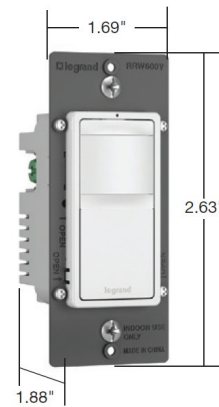

Lightology

lightology.com
866-954-4489
04-25-26

Project: _____
Company: _____
Location: _____ Fixture Type: _____
SPEC #: **RAD540786**
Approved On: _____ Approved By: _____

Single / 3-Way Switch with Occupancy Sensor By Legrand Radiant

Description

The Radiant Single Pole 2-Wire 3-Way Occupancy Sensor features low profile styling with uniform color matched lens and device. Works with most common residential lighting types including incandescent, LED, fluorescent (CFL), magnetic low voltage, and electronic low voltage. Lighted switch for visibility in darkened rooms. Automatic-ON, Manual-ON, and Selectable Auto/Manual-ON. Adjustable time delay of 30 seconds to 30 minutes. Coverage: 180 degrees (max 600 sq ft). Includes one occupancy sensor with trim pieces in White, Ivory and Light Almond. UL listed. NOTE: RADIANT SCREWLESS WALL PLATE SOLD SEPARATELY.

Shown in white

Specifications

COLOR	N/A
BODY FINISH	White
WATTAGE	N/A
DIMMER	N/A
DIMENSIONS	1.69"W x 2.63"H x 1.88"D
BULB	N/A

CLICK TO VIEW PRODUCT

Notes: