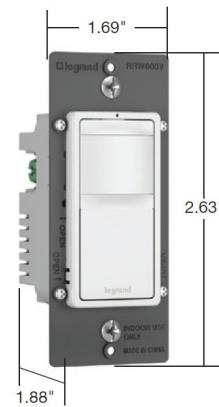

Lightology

lightology.com
866-954-4489
06-21-26

Project: _____

Company: _____

Location: _____ Fixture Type: _____

SPEC #: **RAD540786**

Approved On: _____ Approved By: _____

Single / 3-Way Switch with Occupancy Sensor By Legrand Radiant

Description

The Radiant Single Pole 2-Wire 3-Way Occupancy Sensor features low profile styling with uniform color matched lens and device. Works with most common residential lighting types including incandescent, LED, fluorescent (CFL), magnetic low voltage, and electronic low voltage. Lighted switch for visibility in darkened rooms. Automatic-ON, Manual-ON, and Selectable Auto/Manual-ON. Adjustable time delay of 30 seconds to 30 minutes. Coverage: 180 degrees (max 600 sq ft). Includes one occupancy sensor with trim pieces in White, Ivory and Light Almond. UL listed. NOTE: RADIANT SCREWLESS WALL PLATE SOLD SEPARATELY.

Shown in white

Specifications

COLOR	N/A
BODY FINISH	White
WATTAGE	N/A
DIMMER	N/A
DIMENSIONS	1.69"W x 2.63"H x 1.88"D
BULB	N/A

CLICK TO VIEW PRODUCT

Notes: