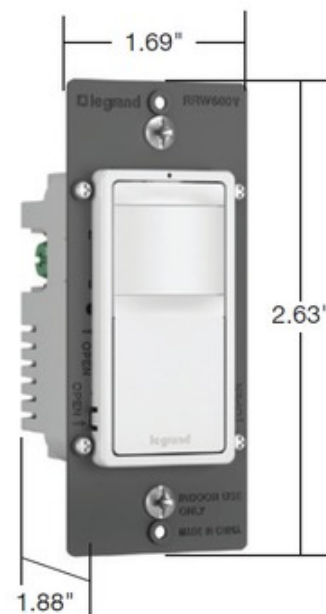

**BRAND**

Legrand Radiant

**DESCRIPTION**

The Radiant Single Pole 2-Wire 3-Way Occupancy Sensor features low profile styling with uniform color matched lens and device. Works with most common residential lighting types including incandescent, LED, fluorescent (CFL), magnetic low voltage, and electronic low voltage. Lighted switch for visibility in darkened rooms. Automatic-ON, Manual-ON, and Selectable Auto/Manual-ON. Adjustable time delay of 30 seconds to 30 minutes. Coverage: 180 degrees (max 600 sq ft). Includes one occupancy sensor with trim pieces in White, Ivory and Light Almond. UL listed. NOTE: RADIANT SCREWLESS WALL PLATE SOLD SEPARATELY.

Shown in: White

<b>SHADE COLOR</b>	White
<b>BODY FINISH</b>	N/A
<b>WATTAGE</b>	N/A
<b>DIMMER</b>	N/A
<b>DIMENSIONS</b>	1.69"W x 2.63"H x 1.88"D
<b>LAMP</b>	N/A

SPEC #

RAD540786

COMPANY

PROJECT

FIXTURE TYPE

APPROVED BY