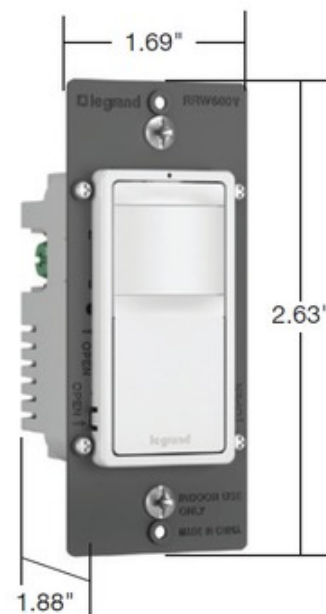

COMPANY

PROJECT

FIXTURE TYPE

APPROVED BY

DATE