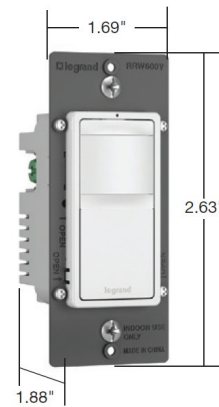

Lightology

lightology.com
866-954-4489
07-07-26

Project: _____
Company: _____
Location: _____ Fixture Type: _____
SPEC #: **RAD540787**
Approved On: _____ Approved By: _____

3-Way Switch with Vacancy Sensor By Legrand Radiant

Description

The Radiant Single Pole 2-Wire Vacancy Sensor features low profile styling with uniform color matched lens and device. Works with most common residential lighting types including incandescent, LED, fluorescent (CFL), magnetic low voltage, and electronic low voltage. Lighted switch for visibility in darkened rooms. Manual ON feature. Adjustable time delay of 30 seconds to 30 minutes. No neutral required. Coverage: 180 degrees (max 600 sq ft). Includes one vacancy sensor with trim pieces in White, Ivory and Light Almond. 120 volt. UL listed. 1.69 inch width x 2.63 inch height x 1.88 inch depth. NOTE: RADIANT SCREWLESS WALL PLATE SOLD SEPARATELY.

Shown in white

Specifications

COLOR	N/A
BODY FINISH	White
WATTAGE	N/A
DIMMER	N/A
DIMENSIONS	1.69"W x 2.63"H x 1.88"D
BULB	N/A

CLICK TO VIEW PRODUCT

Notes: