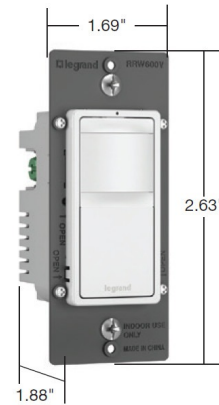

Lightology

lightology.com
866-954-4489
04-25-26

Project: _____

Company: _____

Location: _____ Fixture Type: _____

SPEC #: **RAD540787**

Approved On: _____ Approved By: _____

3-Way Switch with Vacancy Sensor By Legrand Radiant

Description

The Radiant Single Pole 2-Wire Vacancy Sensor features low profile styling with uniform color matched lens and device. Works with most common residential lighting types including incandescent, LED, fluorescent (CFL), magnetic low voltage, and electronic low voltage. Lighted switch for visibility in darkened rooms. Manual ON feature. Adjustable time delay of 30 seconds to 30 minutes. No neutral required. Coverage: 180 degrees (max 600 sq ft). Includes one vacancy sensor with trim pieces in White, Ivory and Light Almond. 120 volt. UL listed. 1.69 inch width x 2.63 inch height x 1.88 inch depth. NOTE: RADIANT SCREWLESS WALL PLATE SOLD SEPARATELY.

Shown in white

Specifications

COLOR	N/A
BODY FINISH	White
WATTAGE	N/A
DIMMER	N/A
DIMENSIONS	1.69"W x 2.63"H x 1.88"D
BULB	N/A

CLICK TO VIEW PRODUCT

Notes: